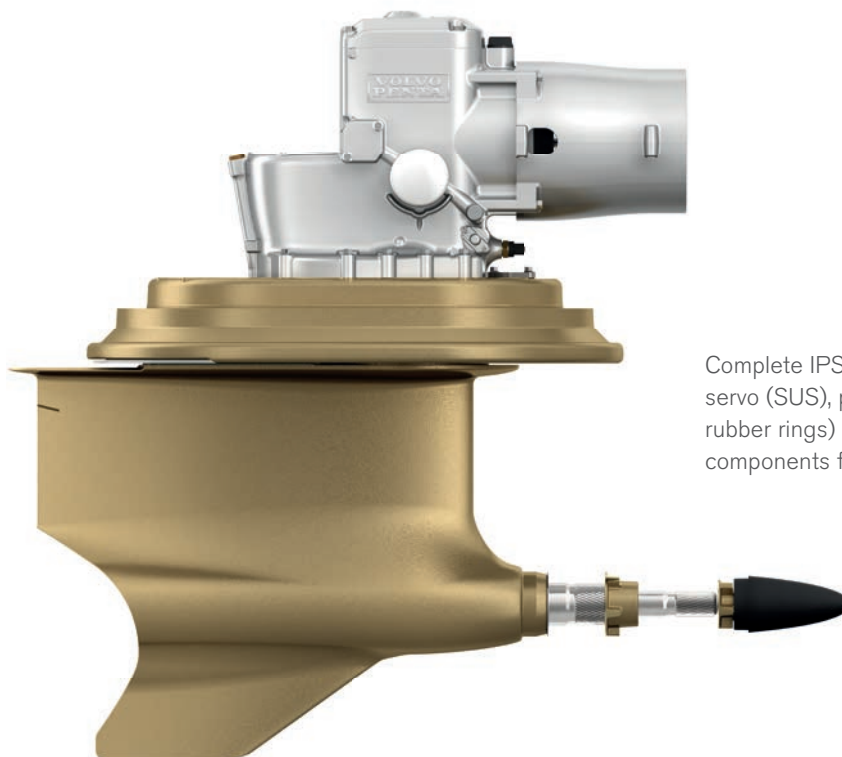

Highlights

Here you find an overview of selected news added to this edition of the Volvo Penta exchange catalogue. Please always consult the Volvo Penta electronic parts catalogue (EPC) for the latest information.

VE industrial – D5

TAD540VE, TAD541VE, TAD542VE	Exchange components added	Page 33
TAD550VE, TAD551VE, TAD552VE	Exchange components added	Page 33

VE industrial – D8

TAD840VE, TAD841VE, TAD842VE	Exchange components added	Page 36
TAD850VE, TAD851VE, TAD852VE	Exchange components added	Page 36

VE industrial – D11

TAD1140VE, TAD1141VE, TAD1142VE	Longblock added	Page 38
TAD1150VE, TAD1151VE, TAD1152VE	Longblock added	Page 38

IPS 1

Complete drive	Gear ratio 1.82:1	Page 25
Complete drive	Gear ratio 1.94:1	Page 25

IPS 2

Complete drive	Gear ratio 1.59:1	Page 26
Complete drive	Gear ratio 1.70:1	Page 26

IPS 3

Complete drive	Gear ratio 1.88:1	Page 27
Complete drive	Gear ratio 1.99:1	Page 27

Complete IPS drives (excluding steering unit servo (SUS), propellers, upper tension ring and rubber rings) expands our range of exchange components further.